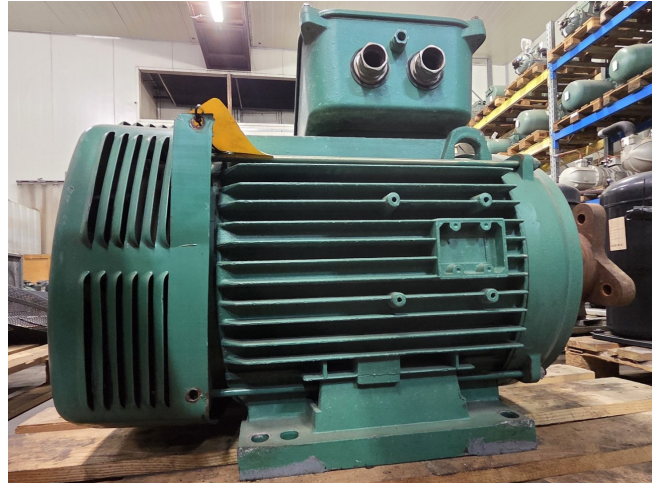

# Leroy Somer PLS250MP-T

## Specifications

Marca	Leroy Somer
Tipo	PLS250MP-T
kW	90
RPM	1470/1475
Size & Weight	900x480x670 mm (LxWxH) & 360 kg
50 Hz / 60 Hz	50
Stock	1

### Used Leroy Somer PLS250MP-T

Used Leroy Somer PLS250MP-T electro motor with the following specifications:  
50 Hz - 90 kW - 1470/1475 RPM.  
Dimensions: 900x480x670 mm  
(LxWxH) & 360 kg.